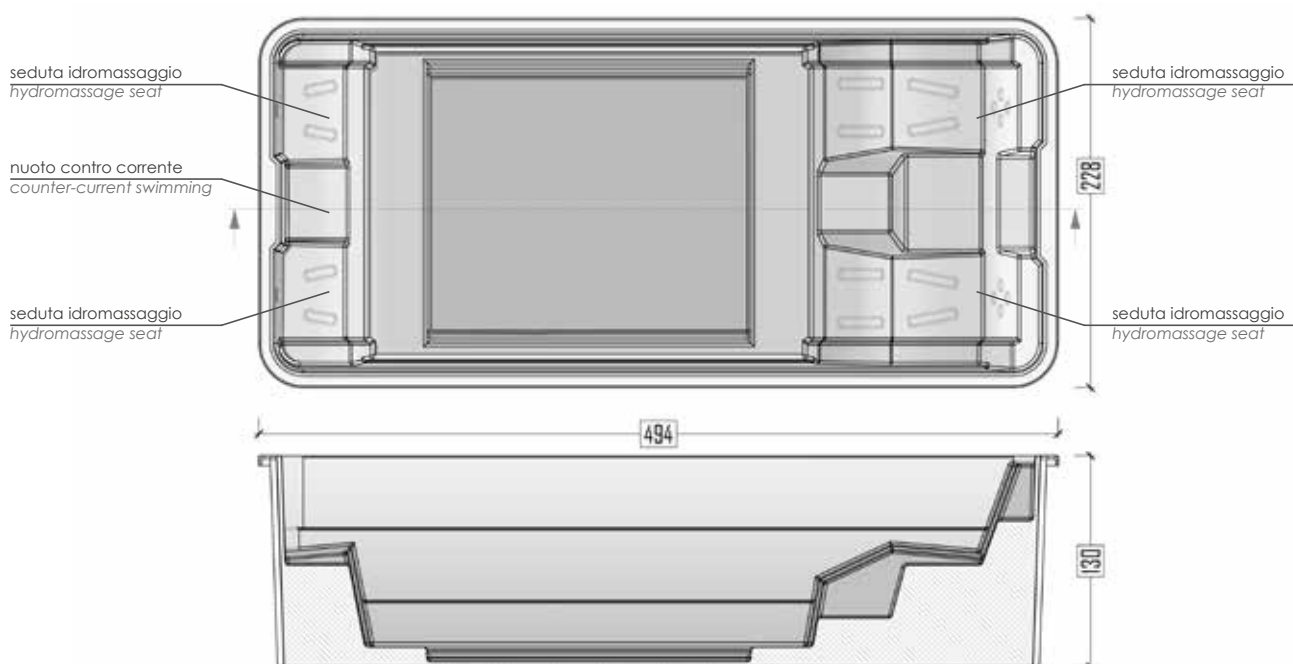

sedute
seats

lettino
lounger

getti d'acqua
water jets

getti d'aria
air jets

nuoto controcorrente
counter-current swimming

illuminazione led
led lighting